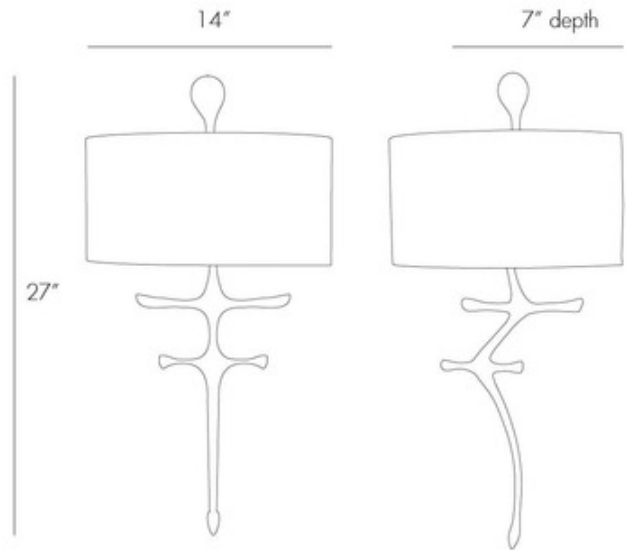

SHADE COLOR	Natural Linen
BODY FINISH	N/A
WATTAGE	60W
DIMMER	Standard 120V
DIMENSIONS	14"W x 27"H x 7"D
BULB NOT INCLUDED	
LAMP	1 x A19/Medium (E26)/60W/120V Incandescent 1 x A19/Medium (E26)/120V LED

SPEC #

AHM160282