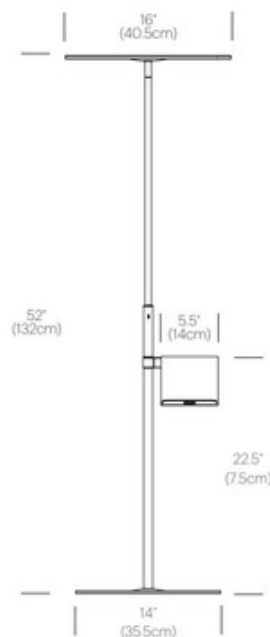

COMPANY

PROJECT

FIXTURE TYPE

APPROVED BY

DATE