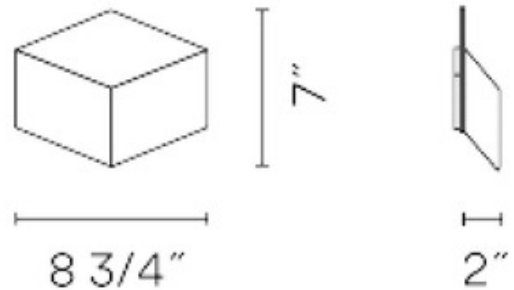

BRAND

Vibia

DESCRIPTION

The Fold Wall Sconce is a surface mounted, geometrically shaped wall light designed by Arik Levy. Available in small and medium sizes with an Off-White Matte Lacquer.

SHADE COLOR	Off White
BODY FINISH	N/A
WATTAGE	112W
DIMMER	N/A
DIMENSIONS	34.75"W x 23"H x 2"D
BULB INCLUDED	
LAMP	8 x LED/14W/120V LED