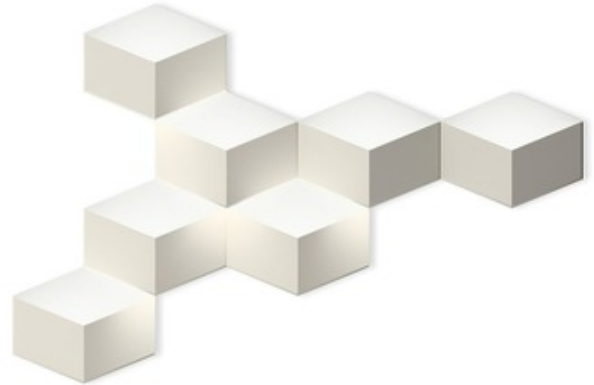

BRAND

Vibia

DESCRIPTION

The Fold Wall Sconce is a surface mounted, geometrically shaped wall light designed by Arik Levy. Available in small and medium sizes with an Off-White Matte Lacquer.

SHADE COLOR	Off White
BODY FINISH	N/A
WATTAGE	112W
DIMMER	N/A
DIMENSIONS	34.75"W x 23"H x 2"D
BULB INCLUDED	
LAMP	8 x LED/14W/120V LED