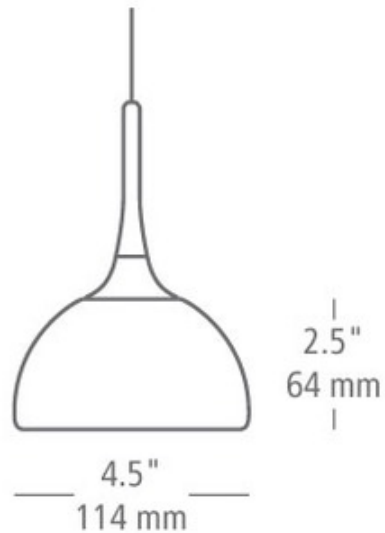

Sophia Pendant

Description:

Sophia pendant features creative texturing and mouth-blown transparent colors. Glass available in amber or clear. Finish available in satin nickel or bronze. Includes 6 feet field cuttable suspension cable. One 35 watt max 12 volt MR16 GU53, base halogen bulb is required, but not included. ETL listed. 4.5 inch width x 2.5 inch height x 72 inch maximum length.

Shown in: Bronze / Amber

List Price: \$325.00
 Our Price: \$260.00

Shade Color: Amber
 Body Finish: Bronze
 Lamp: 1 x MR16/GU5.3 (bipin)/35W/12V Halogen
 1 x MR16/GU5.3 (bipin)/12V LED
 Wattage: 35W
 Dimmer: Low Voltage Electronic
 Dimensions: 2.5"H x 4.5"W