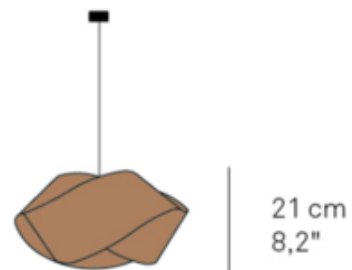

BRAND

LZF

DESCRIPTION

The Nut Pendant is the result of twisting and looping a piece of wood veneer. It features a quite simple intertwined design that results in a very elegant appearance that transmits continuity. Thanks to the use of natural timber wood veneer the lamp offers a special warmth which is its main asset. Nut is Greek for Goddess of the Sky. Its form and etymology reminiscent of a knot, hence its name, knot in Valencian. Available in ivory white wood, natural cherry wood, natural beech wood, yellow wood, orange wood, red wood, blue wood, grey wood, turquoise wood, chocolate wood, or pink wood with a Black metal canopy. Supplied with 8 feet of cable to customize length. UL listed.

SHADE COLOR	Blue
BODY FINISH	Brushed Nickel
WATTAGE	15W
DIMMER	Standard 120V
DIMENSIONS	16.5"W x 8.2"H x 15.7"D
BULB NOT INCLUDED	
LAMP	1 x G25/Medium (E26)/15W/120V LED 1 x G25/Medium (E26)/120V LED

SPEC # LZF162579