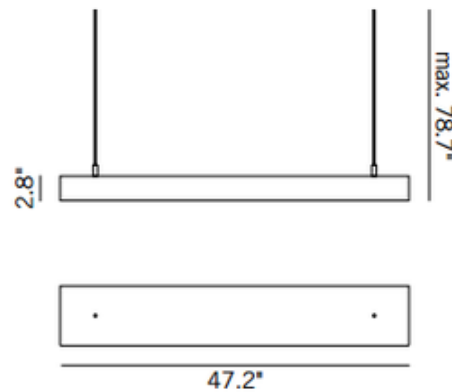

**BRAND**

B.Lux

**DESCRIPTION**

Box Linear Suspension features a methacrylate frame in Red, Smoke or White which emits diffused light outward and upward while directing strong white light downward through the opaline white thermoplastic diffuser. Available in a square and linear version. Requires two 54 watt 120 volt T5 linear fluorescent lamps, not included. 47.2 inch length x 2.8 inch height. 78.75 inch maximum overall height. Available in a dimmable version upon request. UL listed.

<b>SHADE COLOR</b>	Red
<b>BODY FINISH</b>	N/A
<b>WATTAGE</b>	108W
<b>DIMMER</b>	Not Dimmable
<b>DIMENSIONS</b>	47.2"L x 2.8"H
<b>BULB NOT INCLUDED</b>	
<b>LAMP</b>	2 x T5/G5/54W/120V Fluorescent

**SPEC #**