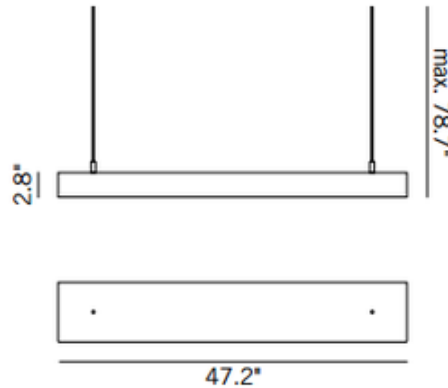

# Box Linear Suspension

**Description:**

Box Linear Suspension features a methacrylate frame in Red, Smoke or White which emits diffused light outward and upward while directing strong white light downward through the opaline white thermoplastic diffuser. Available in a square and linear version. Requires two 54 watt 120 volt T5 linear fluorescent lamps, not included. 47.2 inch length x 2.8 inch height. 78.75 inch maximum overall height. Available in a dimmable version upon request. UL listed.

Shown in: Red

List Price: \$1968.75  
 Our Price: \$1575.00

Shade Color: Red  
 Body Finish: N/A  
 Lamp: 2 x T5/G5/54W/120V Fluorescent  
 Wattage: 108W  
 Dimmer: Not Dimmable  
 Dimensions: 47.2"L x 2.8"H