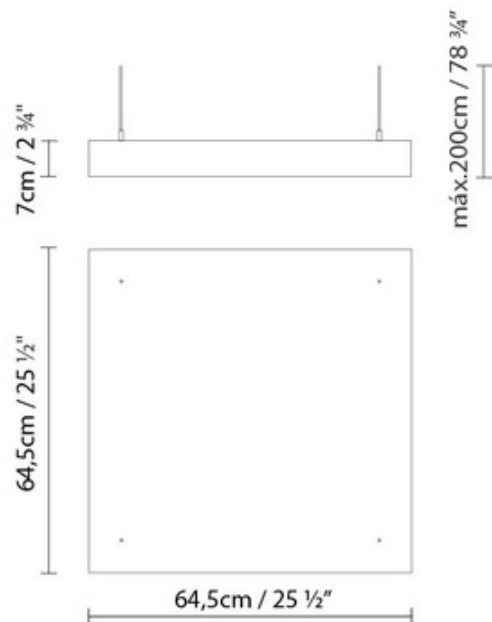

BRAND

B.Lux

DESCRIPTION

Box Square Suspension features a methacrylate frame in Red, Smoke or White which emits diffused light outward and upward while directing strong white light downward through the opaline white thermoplastic diffuser. Available in a square and linear version. Requires four 24 watt 120 volt T5 linear fluorescent lamps, not included. 25.4 inch width x 25.4 inch depth x 2.8 inch height. 78.75 inch maximum overall height. Available in a dimmable version upon request. UL listed.

SHADE COLOR	Opal
BODY FINISH	N/A
WATTAGE	96W
DIMMER	Not Dimmable
DIMENSIONS	25.4"W x 2.8"H x 25.4"D
BULB NOT INCLUDED	
LAMP	4 x T5/G5/24W/120V Fluorescent

SPEC #

BLX162588

COMPANY

PROJECT

FIXTURE TYPE

APPROVED BY