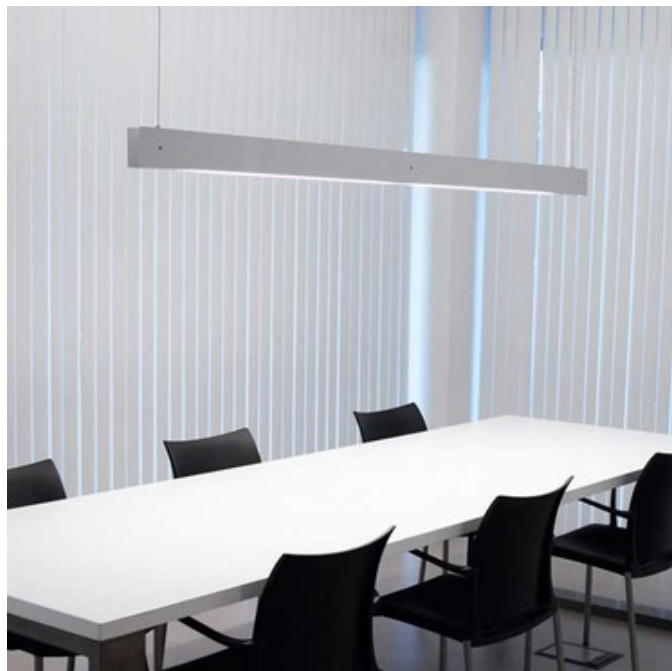

Marc Direct Linear Suspension

Designer: David Abad

Description:

Marc Linear Suspension with direct downlight illumination has an aluminum structure available in Oak Veneer, Silver, Satin White or Satin Black finishes with a polycarbonate diffuser. Available in a 28, 51 and 63 inch length. Also available in a direct-indirect version. 28 Inch: Requires one 24 watt 120 volt T5 linear fluorescent lamp, not included. 27.5 inch length x 1.75 inch width x 3.5 inch height. 51 Inch: Requires one 54 watt 120 volt T5 linear fluorescent lamp, not included. 51.25 inch length x 1.75 inch width x 3.5 inch height. 63 Inch: Requires one 49 watt 120 volt T5 linear fluorescent lamp, not included. 63 inch length x 1.75 inch width x 3.5 inch height. All sizes have a 78.75 inch maximum overall height. Available in a dimmable version upon request. UL listed.

Shown in: Silver

List Price: \$1501.25
Our Price: \$1201.00

Shade Color: N/A
Body Finish: Silver
Lamp: 1 x T5/T5 Bipin/24W/120V Fluorescent
Wattage: 24W
Dimmer: Not Dimmable
Dimensions: 27.5"L x 3.5"H x 1.75"W