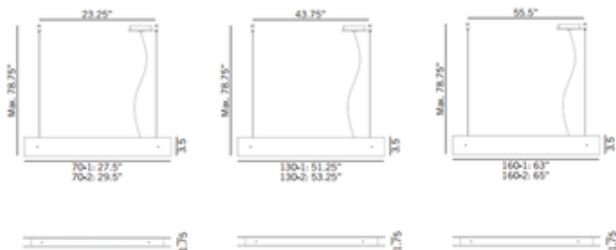

Marc Direct/Indirect Linear Suspension

Designer: David Abad

Description:

Marc Linear Suspension with direct/indirect illumination has an aluminum structure available in Oak Veneer, Silver, Satin White or Satin Black finishes with a polycarbonate diffuser. Available in a 29.5, 53.25 and 65 inch length. Also available in a direct version. 29.5 Inch: Two 24 watt 120 volt T5 linear fluorescent bulbs, not included. 29.5 inch length x 1.75 inch width x 3.5 inch height. 53.25 Inch: Two 54 watt 120 volt T5 linear fluorescent bulbs, not included. 53.25 inch length x 1.75 inch width x 3.5 inch height. 65 Inch: Two 49 watt 120 volt T5 linear fluorescent bulbs, not included. 65 inch length x 1.75 inch width x 3.5 inch height. All sizes have a 78.75 inch maximum overall height. Available in a dimmable version upon request. UL listed.

Shown in: Silver

List Price: \$1543.75
Our Price: \$1235.00

Shade Color: N/A
Body Finish: Silver
Lamp: 2 x T5/T5 Bipin/24W/120V Fluorescent
Wattage: 48W
Dimmer: Not Dimmable
Dimensions: 29.5"L x 3.5"H x 1.75"W