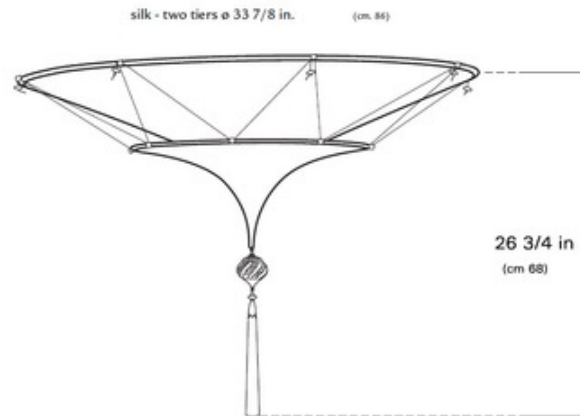

Scheherazade 2 Tier Floral Ceiling Mount

Designer: Mariano Fortuny

Description:

Sheherazade 2 tier Floral ceiling mount features silk shade with green or brown painting, a brass finish and a dark brown canopy in a stylistic Turkish-Venetian motif. Available in geometric or herbarium patterns as well as plain ivory silk. One 75 watt A19 incandescent lamp included. Hand made in Italy. 33.625W x 26.75H. Weight 8 lbs 13 oz.

Shown in: Brass / Brown Floral

List Price: \$5394.48
Our Price: \$3668.25

Shade Color: Brown Floral
Body Finish: Brass
Lamp: 1 x A19/Medium (E26)/75W/120V Incandescent
 1 x A19/Medium (E26)/120V LED
Wattage: 75W
Dimmer: Incandescent
Dimensions: 26.75"H x 33.875"W