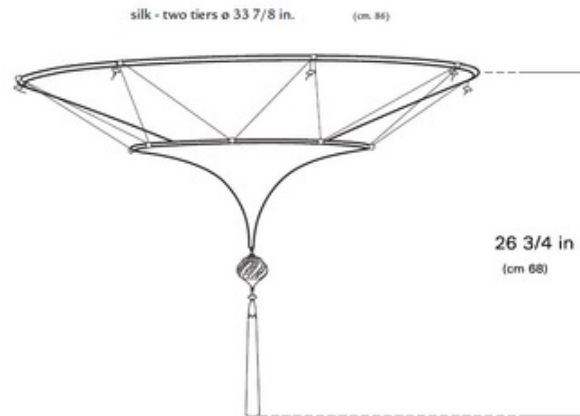

Scheherazade 2 Tier Plain Ceiling Mount

Designer: Mariano Fortuny

Description:

Sheherazade 2 tier ceiling mounted in ivory silk with a brass finish and a dark brown canopy is a stylistic Turkish-Venetian motif. Available with floral, herbarium or geometric patterns. One A19 75W incandescent lamp included. Hand made in Italy. 33 7/8 W x 26 3/4 H.

Shown in: Brass / Ivory Plain

List Price: \$4316.71
Our Price: \$2935.36

Shade Color: Ivory Plain
Body Finish: Brass
Lamp: 1 x A19/Medium (E26)/75W/120V Incandescent
 1 x A19/Medium (E26)/120V LED
Wattage: 75W
Dimmer: Incandescent
Dimensions: 26.75"H x 33.875"W