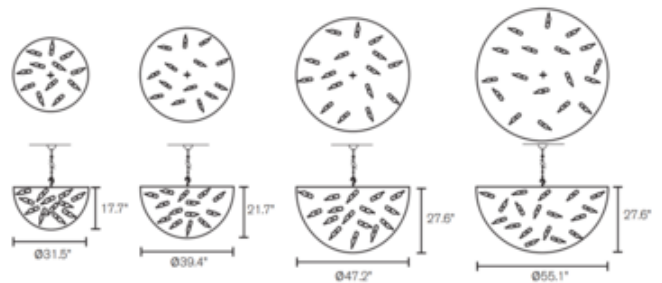

BRAND

Brand Van Egmond

DESCRIPTION

Love you Love You Not Chandelier Round is made of steel roses and crystals symbolizing the thin line between love gained and love lost - she loves me, she loves me not... Finish in Matte White or Nickel. General light distribution. Note: Medium, Large and Extra Large sizes requires a special rated junction box for fixtures weighing over 50 pounds.

SHADE COLOR	N/A
BODY FINISH	Gloss Black
WATTAGE	300W
DIMMER	Standard 120V
DIMENSIONS	67"L x 31.5"W x 17.7"H
BULB NOT INCLUDED	
LAMP	12 x B10/Candelabra (E12)/25W/120V Incandescent 12 x B10/Candelabra (E12)/120V LED