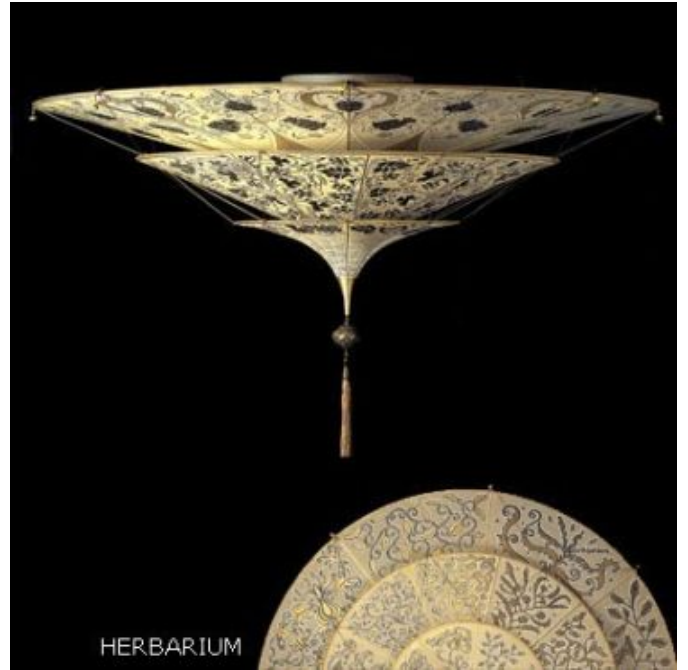

DESIGNER

Mariano Fortuny

BRAND

Venetian Designs

DESCRIPTION

Scheherazade ceiling light features a pure silk shade and a brass structure and a dark brown canopy. Available in hand painted brown geometric, green herbarium, brown floral or an ivory plain silk shade. Made in Italy.

SHADE COLOR	Brown Floral
BODY FINISH	Brass
WATTAGE	100W
DIMMER	Standard 120V
DIMENSIONS	49.375"W x 29.25"H
BULB NOT INCLUDED	
LAMP	1 x A19/Medium (E26)/100W/120V Incandescent

SPEC # VEN16714

COMPANY	PROJECT	FIXTURE TYPE	APPROVED BY	DATE