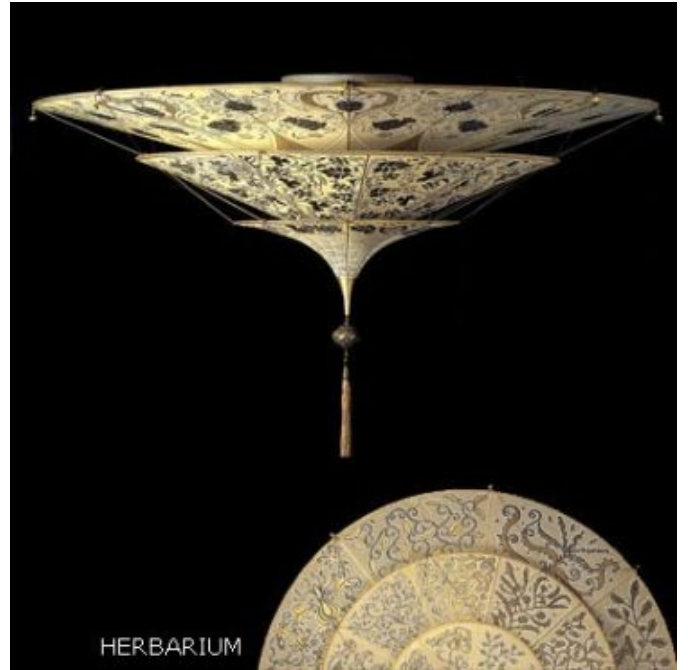

DESIGNER Mariano Fortuny
BRAND Venetian Designs

DESCRIPTION

Scheherazade ceiling light features a pure silk shade and a brass structure and a dark brown canopy. Available in hand painted brown geometric, green herbarium, brown floral or an ivory plain silk shade. Made in Italy.

SHADE COLOR Ivory Plain
BODY FINISH Brass
WATTAGE 100W
DIMMER Standard 120V
DIMENSIONS 49.375"W x 29.25"H
BULB NOT INCLUDED
LAMP 1 x A19/Medium (E26)/100W/120V Incandescent

SPEC # VEN16720

COMPANY	PROJECT	FIXTURE TYPE	APPROVED BY	DATE