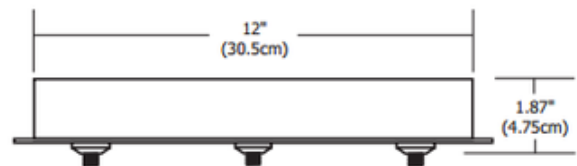

BRAND

PureEdge Lighting

DESCRIPTION

Fast Jack LED 12 Inch Round 3 Port Canopy features three Fast Jack ports. Mounts to a standard 4 inch electrical box with plaster ring or an octagon box. Finish available in Satin Nickel. Maximum load of 12 volt, 40 watts per port for a total of 120 watts. LED dimming range depends on fixtures attached. LED version can also be used with a maximum of 50 watt halogen load per port.

Shown in: Satin Nickel

SHADE COLOR	N/A
BODY FINISH	Satin Nickel
WATTAGE	120W
DIMMER	Low Voltage Electronic
DIMENSIONS	12"W x 1.9"H
BULB NOT INCLUDED	
LAMP	3 x LED/40W/12V LED

SPEC #

EDG167549

COMPANY

PROJECT