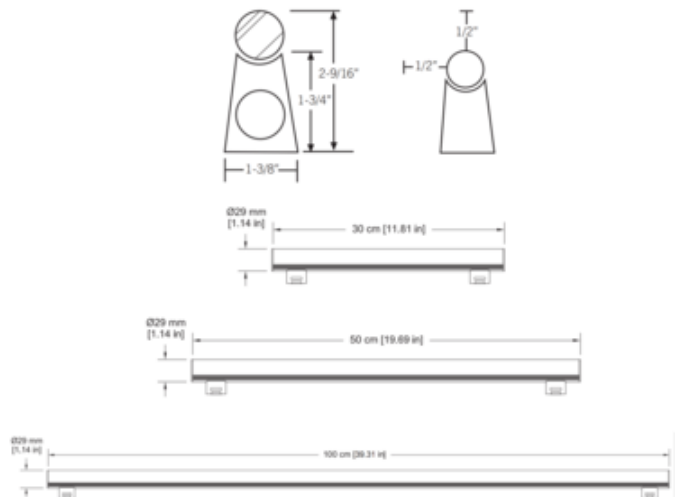

**BRAND**

Aamsco

**DESCRIPTION**

The Alinea Bathroom Vanity Light radiates a soft warm light, making it perfect for bathrooms. By enhancing the warm end of the lighting spectrum, Alinea is especially flattering to skin tones. Alinea can be mounted in a continuous end-to-end run using the prefabricated end knockouts. Keyhole slots in the back are provided for wall mounting. The lamp snaps in and out of the fixture for easy re-lamping. Note: Fixture does not include a cover for a standard US junction box (see attached installation instructions). Lamp sold separately (see LED lamp for dimmer compatibility).

<b>SHADE COLOR</b>	N/A
<b>BODY FINISH</b>	Satin Chrome
<b>WATTAGE</b>	13W
<b>DIMMER</b>	Dimmable
<b>DIMENSIONS</b>	40"L x 1.4"W x 1.75"H
<b>BULB NOT INCLUDED</b>	
<b>LAMP</b>	1 x T10/S14S/13W/120V LED

*Technical Information*

<b>LUMINOUS FLUX</b>	1000 lumens
<b>LUMENS/WATT</b>	76.92
<b>LAMP COLOR</b>	2400K

**SPEC #** AAM16835

COMPANY	PROJECT	FIXTURE TYPE	APPROVED BY	DATE