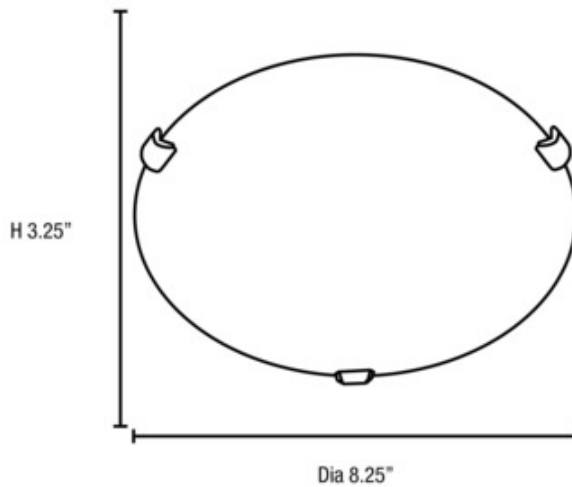

Nimbus Small Ceiling Light Fixture

Description:

Nimbus Small Ceiling Flush Mount features a frosted glass shade and White or Satin clips. One 75 watt, 120 volt T3 short type R7s base halogen bulb is included. 8.25 inch width x 3.25 inch height.

Shown in: White / Frosted

List Price: \$80.00
Our Price: \$64.00

Shade Color: Frosted
Body Finish: White
Lamp: 1 x T3SHORT/R7s (RSC)/75W/120V Halogen
Wattage: 75W
Dimmer: Incandescent
Dimensions: 3.25"H x 8.25"W