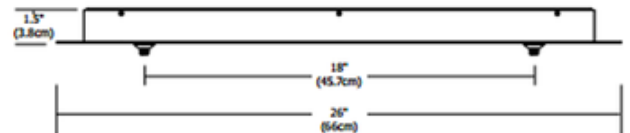

BRAND PureEdge Lighting

DESCRIPTION

Fast Jack LED Linear 2 Port Canopy features two Fast Jack ports. Mounts to a standard 4 inch electrical box with plaster ring or an octagon box. Finish available in Satin Nickel. Maximum load of 12 volt, 40 watts per port for a total of 80 watts. LED dimming range depends on fixtures attached. LED version can also be used with a maximum of 50 watt halogen load per port. ETL listed. Note: Limited quantities available.

Shown in: Satin Nickel

SHADE COLOR	N/A
BODY FINISH	Satin Nickel
WATTAGE	80W
DIMMER	Low Voltage Electronic
DIMENSIONS	26"W x 1.5"H
BULB NOT INCLUDED	
LAMP	2 x LED/40W/12V LED

SPEC # EDG170033

COMPANY	PROJECT	FIXTURE TYPE	APPROVED BY	DATE