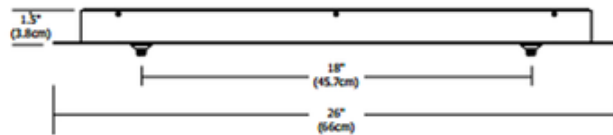

# Fast Jack LED Linear 2 Port Canopy

**Description:**

Fast Jack LED Linear 2 Port Canopy features two Fast Jack ports. Mounts to a standard 4 inch electrical box with plaster ring or an octagon box. Finish available in Satin Nickel, Polished Nickel or Antique Bronze. Maximum load of 12 volt, 40 watts per port for a total of 80 watts. LED dimming range depends on fixtures attached. LED version can also be used with a maximum of 50 watt halogen load per port. ETL listed. 26 inch length x 1.5 inch height.

Shown in: Satin Nickel

List Price: \$312.00  
 Our Price: \$249.60

Shade Color: N/A  
 Body Finish: Satin Nickel  
 Lamp: 2 x LED/40W/12V LED  
 Wattage: 80W  
 Dimmer: Low Voltage Electronic  
 Dimensions: 1.5"H x 26"W