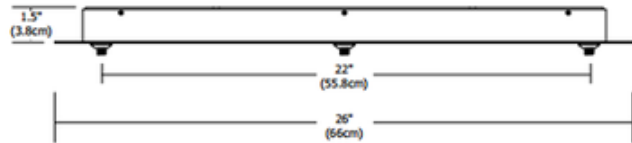

# Fast Jack LED Linear 3 Port Canopy

**Description:**

Fast Jack LED Linear 3 Port Canopy features three Fast Jack ports. Mounts to a standard 4 inch electrical box with plaster ring or an octagon box. Finish available in Satin Nickel, Polished Nickel or Antique Bronze. Maximum load of 12 volt, 40 watts per port for a total of 120 watts. LED dimming range depends on fixtures attached. LED version can also be used with a maximum of 50 watt halogen load per port. ETL listed. 26 inch length x 1.5 inch height.

Shown in: Satin Nickel

**List Price:** \$402.00  
**Our Price:** \$321.60

**Shade Color:** N/A  
**Body Finish:** Satin Nickel  
**Lamp:** 3 x LED/40W/12V LED  
**Wattage:** 120W  
**Dimmer:** Low Voltage Electronic  
**Dimensions:** 1.5"H x 26"W