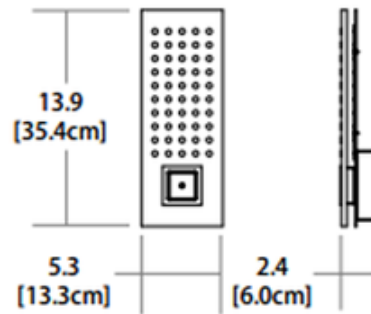

Grid Panel Bath Bar

Designer: Stephen Blackman

Description:

Grid Panel Bath Bar features a thin profile in anodized Brushed Aluminum finish with a specially designed prismatic acrylic diffuser to prevent glare. Available in Warm White 2700K or Cool White 4000K color temperature with a CRI of 90. LED efficacy of 126 lumens per watt for 4000K version. Instant on-off. Dimmable with TRIAC dimmer 120V-50/60Hz AC (recommended dimmers include Lutron Ariadni AY-153P, Lutron DIVA DVCL-153P, Lutron Maestro MACL-153M, Lutron Skylark CTCL-153P, or Leviton Illumatech IP106-1L or IP110-AL). ADA compliant. 1 Panel: One 12 watt, 120 volt LED module is included. 5.3 inch width x 13.9 inch height x 2.4 inch depth. 2 Panel: One 24 watt, 120 volt LED module is included. 22.6 inch length x 5.3 inch height x 2.4 inch depth, 24 watts LED. 3 Panel: One 35 watt, 120 volt LED module is included. 34.6 inch length x 5.3 inch height x 2.4 inch depth.

Shown in: Brushed Aluminum / White

List Price: \$411.75
Our Price: \$329.40

Shade Color: White
Body Finish: Brushed Aluminum
Lamp: 1 x LED/24W/120V LED
Wattage: 24W
Dimmer: Dimmable
Dimensions: 5.3"H x 22.6"W x 2.4"D

Technical Information

Luminous Flux: 1808 lumens
Lumens/Watt: 75.33
Lamp Color: 2700 K
Color Rendering: 90 CRI

Product Number: BLK170073			
Company:		Fixture Type:	Date: Apr 23, 2018
Project:		Approved By:	