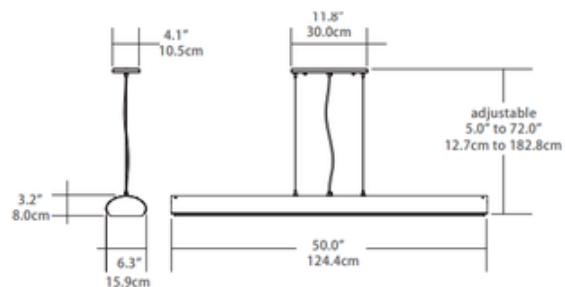

Over-Counter Linear Suspension

Designer: Stephen Blackman

Description:

Over-Counter Linear Suspension features fitted frosted prismatic lens and is made of stamped metal with a painted Grey, Red, or White finish. LED: Two 20 watt 120 volt T8 bi-pin LED bulbs are required, but not included. FL: Two 32 watt 120 volt T8 bi-pin fluorescent bulbs are required, but not included. 50 inch width x 3.2 inch height x 6.3 inch depth x 72 inch maximum length. Dimmer compatibility based on type of lamp used per attached manufacturer spec. ETL Listed. Suitable for damp locations.

Shown in: Red

List Price: \$586.13
Our Price: \$468.90

Shade Color: N/A
Body Finish: Red
Lamp: 2 x T8/T8 Bipin (G13)/32W/120V Fluorescent
Wattage: 64W
Dimmer: Not Dimmable
Dimensions: 72"L x 3.2"H x 50"W x 6.3"D