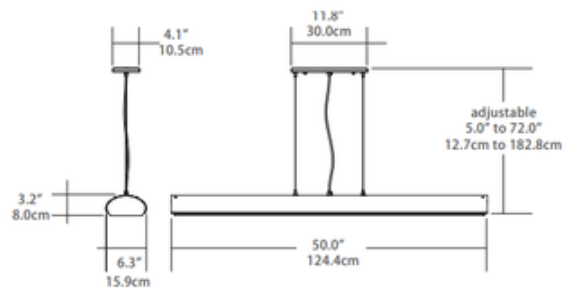

SHADE COLOR	N/A
BODY FINISH	Red
WATTAGE	64W
DIMMER	Not Dimmable
DIMENSIONS	72"L x 50"W x 3.2"H x 6.3"D
BULB NOT INCLUDED	
LAMP	2 x T8/T8 Bipin (G13)/32W/120V Fluorescent

SPEC #

BLK170077

COMPANY

PROJECT

FIXTURE TYPE