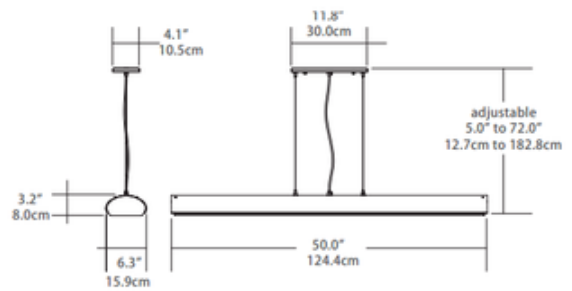

SHADE COLOR	N/A
BODY FINISH	Red
WATTAGE	64W
DIMMER	Not Dimmable
DIMENSIONS	72"L x 50"W x 3.2"H x 6.3"D
BULB NOT INCLUDED	
LAMP	2 x T8/T8 Bipin (G13)/32W/120V Fluorescent

SPEC #

BLK170077

COMPANY

PROJECT

FIXTURE TYPE