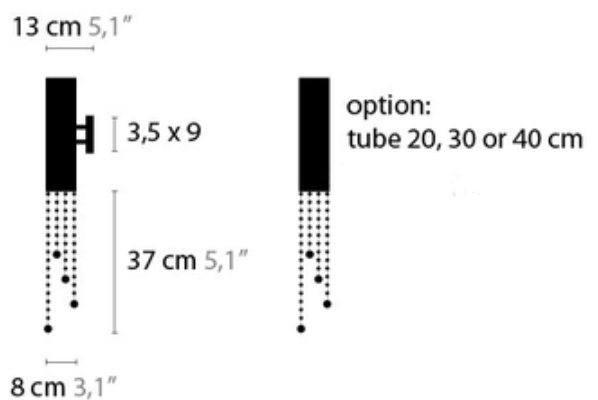

DESIGNER

Coen Munsters

BRAND

Ifari

DESCRIPTION

Sexy Crystals Wall Sconce features Swarovski Spectra or Swarovski Strass crystal in three sizes. 50 watt 120 volt GU10 base MR16 halogen bulb is required, but not included. Small: 3.1 inch width x 7.8 inch height x 5.1 inch depth. Medium: 3.1 inch width x 11.8 inch height x 5.1 inch depth. Large: 3.1 inch width x 15.75 inch height x 5.1 inch depth.

Shown in: Chrome / Swarovski Spectra

SHADE COLOR	Swarovski Spectra
BODY FINISH	Chrome
WATTAGE	7W
DIMMER	Standard 120V
DIMENSIONS	3.1"W x 7.8"H x 5.1"D
BULB NOT INCLUDED	
LAMP	1 x MR16/GU10/7W/120V LED

SPEC # ILF170730