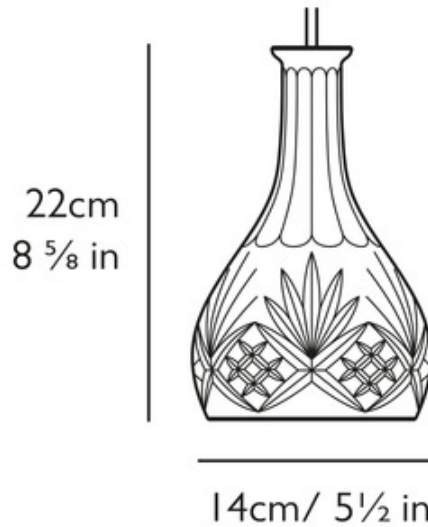

COMPANY	PROJECT	FIXTURE TYPE	APPROVED BY	DATE