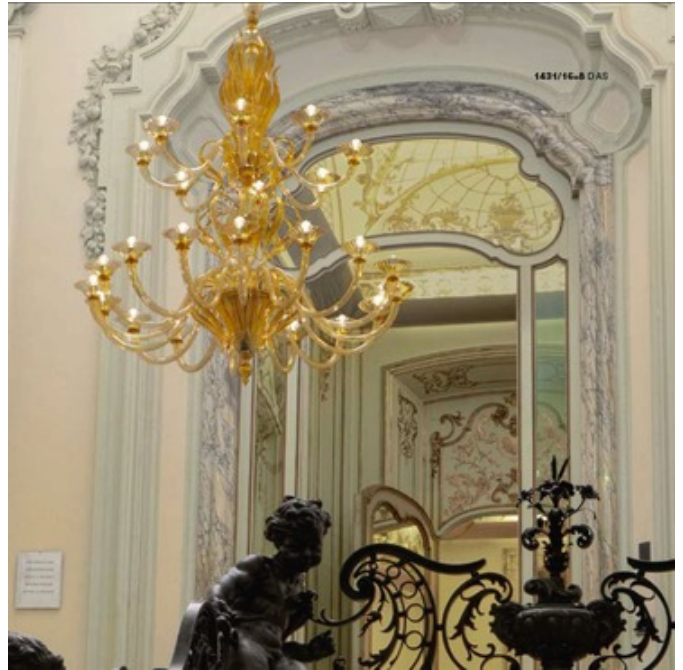

BRAND Lightology Collection

DESCRIPTION

Two Tier 1431 Chandelier from the Soffio Collection is available in a Chrome or Gold finish with Milk White and Crystal, Submerged Amber, Ivory, Smoked or Black glass finish. Available in a 9, 12, 15, 18 or 24 arm option. 40 watt, 120 volt G9/Candelabra base Incandescent lamps are required but not included. 9 Arm: 42.125 inch width x 50.39 inch height. 12 Arm: 42.125 inch width x 50.39 inch height. 15 Arm: 44.09 inch width x 52.75 inch height. 18 Arm: 58.265 inch width x 74.015 inch height. 24 Arm: 59.843 inch width x 75.59 inch height.

SHADE COLOR Submerged Amber
BODY FINISH Gold
WATTAGE 960W
DIMMER Standard 120V
DIMENSIONS 99.213"L x 59"W x 74.803"H
BULB NOT INCLUDED
LAMP 24 x G9/Candelabra (E12)/40W/120V Incandescent

SPEC # LGT171760