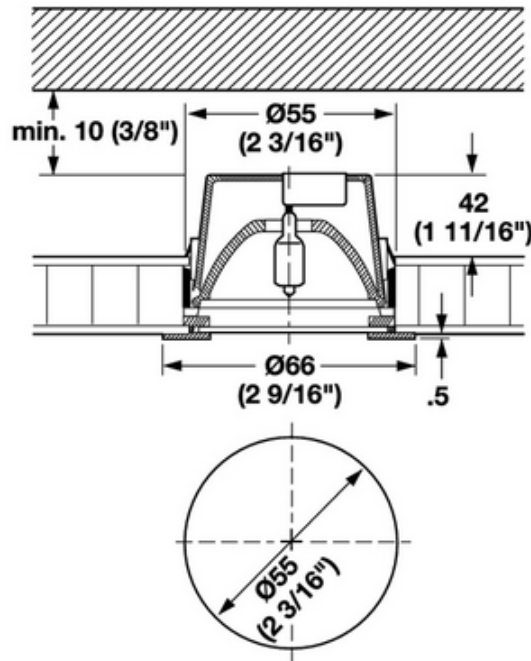

823.48 10W Recessed Puck Light Clear Lens

Description:

823.48 10 Watt Recessed Puck Light is ideal for task lighting or accent lighting in under cabinet or furniture applications. Features a molded plastic body with a clear glass lens. Cool to the touch feature. Lens cover twists off for easy access for bulb replacement. Made of plastic with finish available in White, Black, Chrome or Brass. Includes one 10 watt, 12 volt JC G4 halogen bulb and a 78.75 inch power lead with plug contacts. 2.56 inch diameter x 1.68 inch height. UL listed. Required low voltage electronic transformer sold separately.

Shown in: Brass

List Price: \$90.50
 Our Price: \$81.45

Shade Color: N/A
 Body Finish: Brass
 Lamp: 1 x JC/G4 (bipin)/10W/12V Halogen
 Wattage: 10W
 Dimmer: Low Voltage Electronic
 Dimensions: 1.68"H x 2.56"W