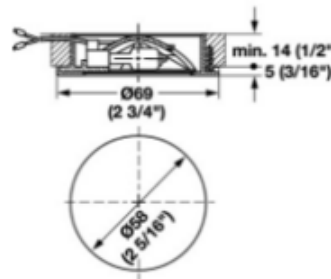

823.29 20W Recessed Puck Light Clear Lens

Description:

823.29 20 Watt Recessed Puck Light is ideal for task lighting or accent lighting in under cabinet or furniture applications. Features a molded plastic body with a clear glass lens. Lens cover twists off for easy access for bulb replacement. Finish available in Black, Chrome or Matt Nickel. Includes one 20 watt, 12 volt Osram JC G4 halogen bulb, mounting hardware, screws, and a 78.75 inch power lead with plug contacts. 2.75 inch diameter x .50 inch height. UL listed. Required low voltage electronic transformer sold separately.

Shown in: Black / Clear

List Price: \$45.60
 Our Price: \$41.04

Shade Color: Clear
 Body Finish: Black
 Lamp: 1 x JC/G4 (bipin)/20W/12V Halogen
 Wattage: 20W
 Dimmer: Low Voltage Electronic
 Dimensions: 0.5"H x 2.75"W