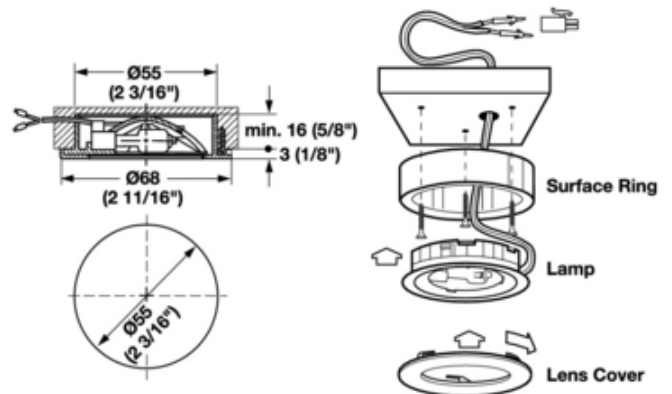

BRAND

Hafele America

DESCRIPTION

823.94 20 Watt Recessed Puck Light is ideal for task lighting or accent lighting in under cabinet or furniture applications. Features a molded plastic body with a clear glass lens. Finish available in White, Black, or Matte Nickel. Includes one 20 watt, 12 volt JC G4 halogen bulb, mounting hardware and a 78.75 inch power lead with plug contacts. 2.68 inch diameter x .625 inch height. Optional surface mount ring available, sold separately. Required low voltage electronic transformer sold separately.

SHADE COLOR	Clear
BODY FINISH	Black
WATTAGE	20W
DIMMER	Low Voltage Electronic
DIMENSIONS	2.68"W x 0.625"H
BULB INCLUDED	
LAMP	1 x JC/G4 (bipin)/20W/12V Halogen

SPEC # HAF17214

COMPANY	PROJECT	FIXTURE TYPE	APPROVED BY	DATE