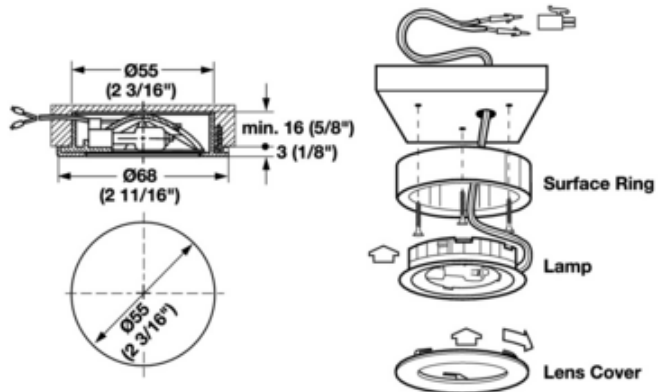

# 823.94 20W Recessed Puck Light Clear Lens

**Description:**

823.94 20 Watt Recessed Puck Light is ideal for task lighting or accent lighting in under cabinet or furniture applications. Features a molded plastic body with a clear glass lens. Finish available in White, Black, or Matte Nickel. Includes one 20 watt, 12 volt JC G4 halogen bulb, mounting hardware and a 78.75 inch power lead with plug contacts. 2.68 inch diameter x .625 inch height. Optional surface mount ring available, sold separately. Required low voltage electronic transformer sold separately.

Shown in: Black / Clear

List Price: \$30.73  
 Our Price: \$27.66

Shade Color: Clear  
 Body Finish: Black  
 Lamp: 1 x JC/G4 (bipin)/20W/12V Halogen  
 Wattage: 20W  
 Dimmer: Low Voltage Electronic  
 Dimensions: 0.625"H x 2.68"W