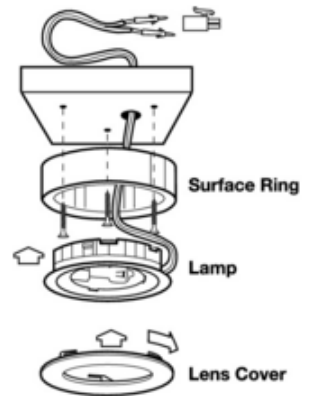

BRAND

Hafele America

DESCRIPTION

823.94 Surface Mount Ring for Hafele 823.94 series recessed halogen puck lights. Features a plastic body with fastening screws. Finish available in Gold. 2.68 inch diameter x .875 inch height.

SHADE COLOR	N/A
BODY FINISH	Matt Nickel
WATTAGE	N/A
DIMMER	N/A
DIMENSIONS	2.68"W x 0.875"H
LAMP	N/A

SPEC #	HAF17219
--------	----------

COMPANY	PROJECT	FIXTURE TYPE	APPROVED BY	DATE