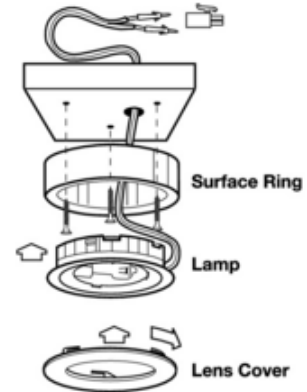

823.94 Surface Mount Puck Light Ring

Description:

823.94 Surface Mount Ring for Hafele 823.94 series recessed halogen puck lights. Features a plastic body with fastening screws. Finish available in Matt Nickel, Black, White, Gold or Chrome. 2.68 inch diameter x .875 inch height.

Shown in: Matt Nickel

List Price: \$5.93
 Our Price: \$5.34

Shade Color: N/A
 Body Finish: Matt Nickel
 Lamp: N/A
 Wattage: N/A
 Dimmer: N/A
 Dimensions: 0.875"H x 2.68"W

Product Number: HAF17219			
Company:		Fixture Type:	Date: Apr 20, 2018
Project:		Approved By:	