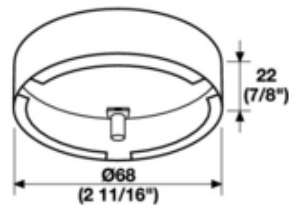

BRAND

Hafele America

DESCRIPTION

823.94 Surface Mount Ring for Hafele 823.94 series recessed halogen puck lights. Features a plastic body with fastening screws. Finish available in Gold. 2.68 inch diameter x .875 inch height.

SHADE COLOR	N/A
BODY FINISH	Matt Nickel
WATTAGE	N/A
DIMMER	N/A
DIMENSIONS	2.68"W x 0.875"H
LAMP	N/A

SPEC #	HAF17219
--------	----------

COMPANY	PROJECT	FIXTURE TYPE	APPROVED BY	DATE