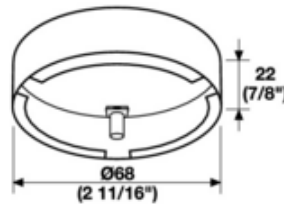

823.94 Surface Mount Puck Light Ring

Description:

823.94 Surface Mount Ring for Hafele 823.94 series recessed halogen puck lights. Features a plastic body with fastening screws. Finish available in Matt Nickel, Black, White, Gold or Chrome. 2.68 inch diameter x .875 inch height.

Shown in: Matt Nickel

List Price: \$5.93
 Our Price: \$5.34

Shade Color: N/A
 Body Finish: Matt Nickel
 Lamp: N/A
 Wattage: N/A
 Dimmer: N/A
 Dimensions: 0.875"H x 2.68"W

Product Number: HAF17219			
Company:		Fixture Type:	Date: Apr 20, 2018
Project:		Approved By:	