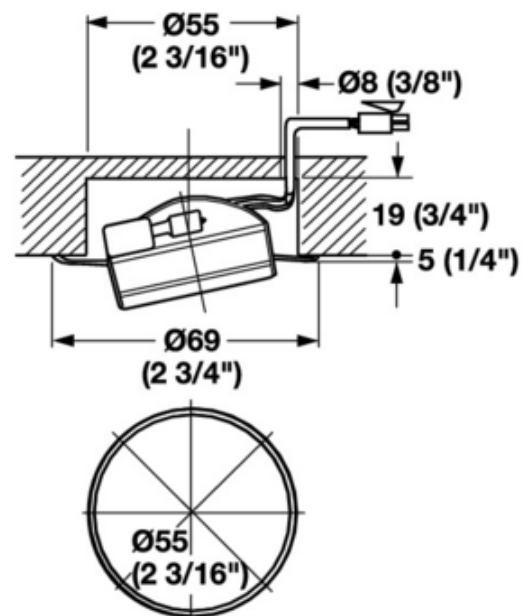

SHADE COLOR	Clear
BODY FINISH	Chrome
WATTAGE	20W
DIMMER	Low Voltage Electronic
DIMENSIONS	2.75"W x 0.75"H
BULB INCLUDED	
LAMP	1 x JC/G4 (bipin)/20W/12V Halogen

SPEC # HAF17227