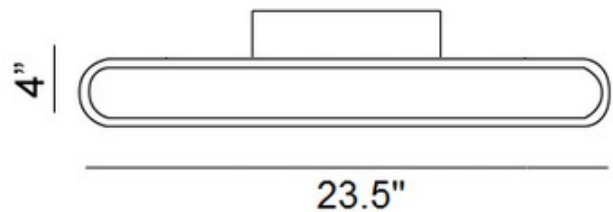

BRAND

Jacco Maris

DESCRIPTION

The Solo Wall Light is available in Aluminum with an Anthracite or White finish or Brass with a Bronze finish. With its minimalist design, Solo does not call attention to itself, but has a quiet presence all its own. The fixture is cast and polished by hand, which makes each one unique. 4 watt 120 volt G9 LED bulbs are included. UL listed. ADA compliant.

SHADE COLOR	N/A
BODY FINISH	White
WATTAGE	8W
DIMMER	N/A
DIMENSIONS	10.25"W x 5.25"H x 4"D
BULB INCLUDED	
LAMP	2 x LED/4W/120V LED

SPEC # JMA173402

COMPANY

PROJECT

FIXTURE TYPE

APPROVED BY

DATE