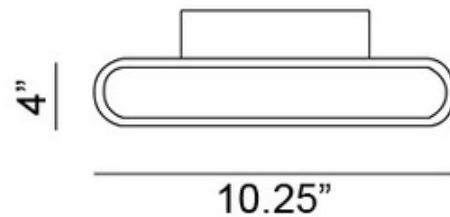

BRAND

Jacco Maris

DESCRIPTION

The Solo Wall Light is available in Aluminum with an Anthracite or White finish or Brass with a Bronze finish. With its minimalist design, Solo does not call attention to itself, but has a quiet presence all its own. The fixture is cast and polished by hand, which makes each one unique. 4 watt 120 volt G9 LED bulbs are included. UL listed. ADA compliant.

SHADE COLOR	N/A
BODY FINISH	White
WATTAGE	8W
DIMMER	N/A
DIMENSIONS	10.25"W x 5.25"H x 4"D
BULB INCLUDED	
LAMP	2 x LED/4W/120V LED

SPEC # JMA173402

COMPANY

PROJECT

FIXTURE TYPE

APPROVED BY

DATE