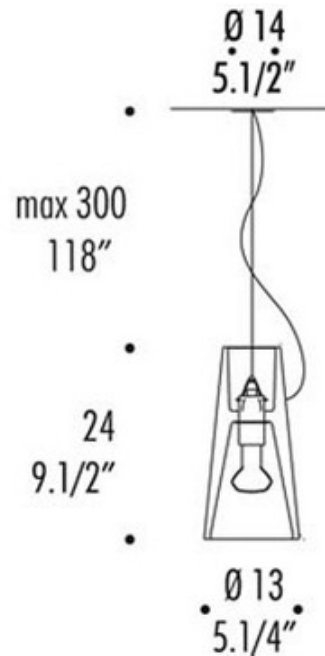

# Kon Pendant

**Designer:** R. Toso & N. Massari & Associates

**Description:**

The Kon Pendant features a Clear glass diffuser with a Polished Chrome finish. One 40 watt 120 volt R-50 spot E14 base bulb is included. General light distribution. UL listed. Made in Italy. 118 inches of cable is included. 5.25 inch diameter x 9.5 inch height x 127.5 inch maximum overall length.

Shown in: Polished Chrome / Clear

**List Price:** \$815.63  
**Our Price:** \$587.25

**Shade Color:** Clear  
**Body Finish:** Polished Chrome  
**Lamp:** 1 x R50/E14 (European)/40W/120V Incandescent  
**Wattage:** 40W  
**Dimmer:** Incandescent  
**Dimensions:** 127.5"L x 9.5"H x 5.25"W