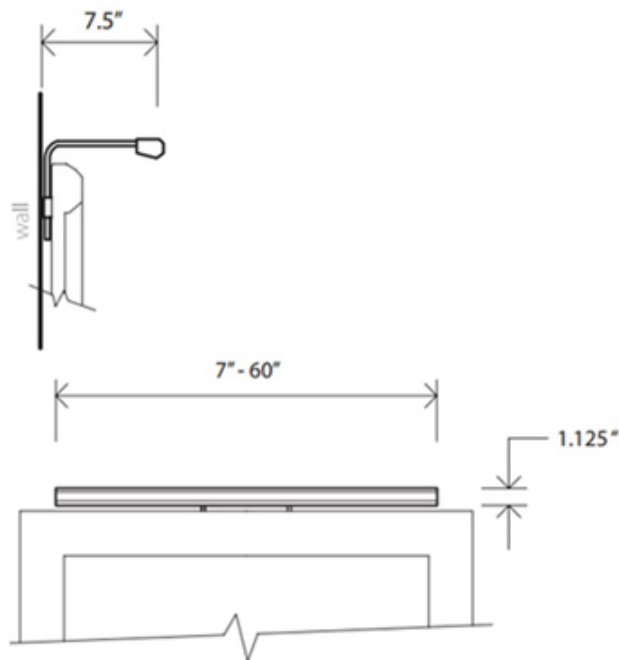

Revelite AL Picture Light

Description:

The all-new Revelite AL is a revolutionary picture light that is custom built and tuned at Cerno's facility in Laguna Beach, California. This fixture evenly illuminates the entire surface of a painting using an extremely high color rendering light source. The uniformity and quality of light that this fixture emits is not achievable with the standard off-the-shelf fixtures available today. The Revelite AL has a 5-10 watt 24 volt LED array bulb which emits no UV or heat. 78 lumens per watt and 390-780 lumens per foot depending on size of fixture. All of these unprecedented attributes are embodied in an unobtrusive fixture profile that almost disappears when one views the art. Dimmer is included. The Revelite AL is custom made and is available in white, gold, oil rubbed bronze, black or brushed aluminum. Available for art 7 to 60 inches wide and up to 36 inches tall. If art is larger than 60 inches, multiple fixtures can be used. Call one of our Certified Lighting Experts today to order.

Shown in: Brushed Aluminum

List Price: CALL!
 Our Price: CALL!

- Shade Color: N/A
- Body Finish: Brushed Aluminum
- Lamp: 1 x LED/5W/24V LED
- Wattage: 5W
- Dimmer: Included
- Dimensions: 1.125"H x 10"W x 7.5"D

Product Number: RVL175993			
Company:		Fixture Type:	Date: Apr 19, 2018
Project:		Approved By:	

#0347AR-REVAL1-010L1-XXBA

Fax: (773) 883-6131

Phone: 866-954-4489

Address: 1718 W. Fullerton Ave. Chicago IL 60614