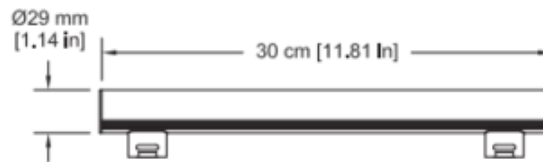

T10 S14S LED 4W 2400K 12 Inch Lamp

Description:

Alinea LED30 linear LED lamp with S14s base is a warm white opalescent LED lamp for use with Alinea 12 inch linear wall fixture. 4 watt LED with Amber White 2400K color temperature, 330 lumens. Needs no transformer or ballast. Operates on 100-140 volts. Directly replaces incandescent versions without modification. Rated average life of 25,000 hours vs 1,000 hour incandescent it replaces. Fully dimmable using manufacturer tested and approved dimmers: Lutron Maestro MRF2-6ELV-120, Lutron Diva DVCL-153P, Lutron Skylark SELV-300P, Lutron Ariadni AYCL-153P, Lutron Incandescent Toggle TG-600P, Lutron Radio RA2 RRD-6NA, Leviton 1281, and Legrand H703PTUW, sold separately. UL listed. 1.14 inch height 11.81 inch length. 3 year warranty.

List Price: \$124.03
 Our Price: \$92.00

Shade Color: N/A
 Body Finish: N/A
 Lamp: 1 x T10/S14S/4W/120V LED
 Wattage: 4W
 Dimmer: Dimmable
 Dimensions: 11.81"L x 1.14"H

Technical Information

Luminous Flux: 330 lumens
 Lumens/Watt: 82.50
 Lamp Color: 2400 K
 Lamp Life: 25000 hours