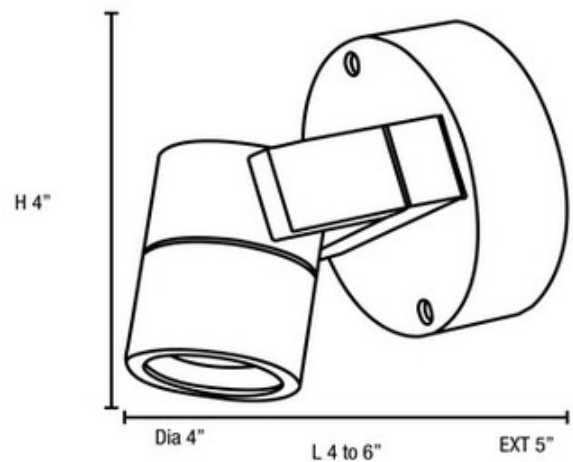

**BRAND**

Access

**DESCRIPTION**

KO 51 Adjustable Outdoor Wall Light features a Clear glass diffuser with a Satin or Bronze finish. Head adjusts to direct the light. 4 inch width x 4 inch height x 4-6 inch depth. ETL listed for wet locations. Marine Grade.

<b>SHADE COLOR</b>	Clear
<b>BODY FINISH</b>	Bronze
<b>WATTAGE</b>	35W
<b>DIMMER</b>	Standard 120V
<b>DIMENSIONS</b>	4"W x 4"H x 6"D
<b>BULB INCLUDED</b>	
<b>LAMP</b>	1 x MR16/GU10/35W/120V Halogen 1 x MR16/GU10/120V LED

*Technical Information*

<b>LUMINOUS FLUX</b>	320 lumens
<b>LUMENS/WATT</b>	9.14
<b>LAMP COLOR</b>	2900K

**SPEC #** ACC176647

COMPANY	PROJECT	FIXTURE TYPE	APPROVED BY	DATE