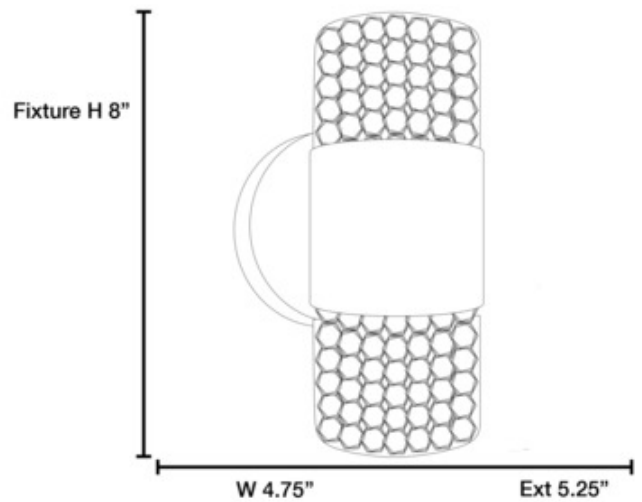

**BRAND**

Access

**DESCRIPTION**

Kristal Crystal Vertical Bathroom Vanity Light features a Clear Crystal glass with a Chrome finish. Two 60 watt, 120 volt JCD/G9 Halogen bulbs are included. 4.75 inch width x 8 inch height x 5.25 inch depth. ETL listed for damp locations.

|                      |                             |
|----------------------|-----------------------------|
| <b>SHADE COLOR</b>   | Crystal                     |
| <b>BODY FINISH</b>   | Chrome                      |
| <b>WATTAGE</b>       | 120W                        |
| <b>DIMMER</b>        | Standard 120V               |
| <b>DIMENSIONS</b>    | 4.75"W x 8"H x 5.25"D       |
| <b>BULB INCLUDED</b> |                             |
| <b>LAMP</b>          | 2 x JCD/G9/60W/120V Halogen |