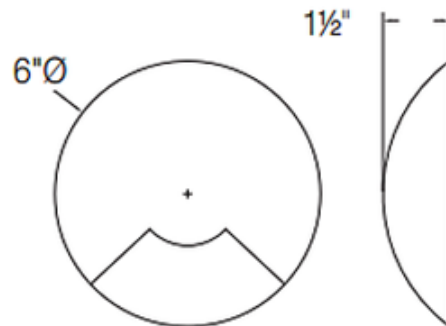

SS3000 LED Steplight

Description:

SS3001 LED Steplight features die-cast aluminum construction available in white, bronze or silver metallic powder coat finish. Features 2800K warm white color temperature, 80CRI, 240 lumens. Rated for 50,000 hours at 70 percent lumen maintenance. Features integral 120 volt input driver. Fits standard single-switch box. Also available in a 2 x 3 inch handy box configuration, sold separately. Two 2.5 watt CREE XP-E LED included. UL and cUL listed for wet locations. Wall mount only. 6 inch diameter x 1.6 inch depth.

Shown in: Bronze

List Price: \$187.50
 Our Price: \$150.00

Shade Color: N/A
 Body Finish: Bronze
 Lamp: 2 x LED/2.5W/120V LED
 Wattage: 5W
 Dimmer: Not Dimmable
 Dimensions: 6"W x 1.5"D

Technical Information

Luminous Flux: 240 lumens
 Lumens/Watt: 96.00
 Lamp Color: 2850 K
 Color Rendering: 80 CRI

Product Number: CSL176918			
Company:		Fixture Type:	Date: Apr 26, 2018
Project:		Approved By:	

#0308SL-S3000BZ-006L1-ALBZ