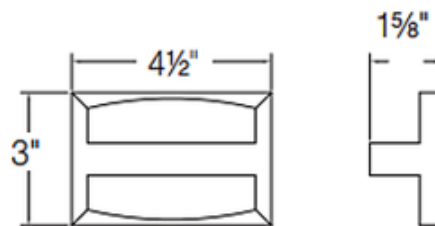

Technical Information

Luminous Flux: 120 lumens
Lumens/Watt: 48.00
Lamp Color: 2850 K
Color Rendering: 80 CRI

Product Number: CSL176921			
Company:		Fixture Type:	Date: Apr 20, 2018
Project:		Approved By:	

#0308SL-S3001BZ-004L1-ALBZ

Fax: (773) 883-6131

Phone: 866-954-4489

Address: 1718 W. Fullerton Ave. Chicago IL 60614

www.Lightology.com