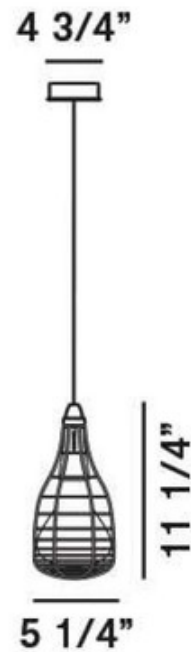

BRAND

Diesel Living

DESCRIPTION

The Cage Mic Suspension is inspired by the lamps of miners and workers, protected by a metal cage which becomes a decorative element. Available with White blown glass diffuser and a White or Black coated steel cage.

SHADE COLOR	N/A
BODY FINISH	White / White
WATTAGE	40W
DIMMER	Standard 120V
DIMENSIONS	138"L x 5.25"W x 11.25"H
BULB NOT INCLUDED	
LAMP	1 x JCD/G9/40W/120V Halogen

SPEC #

DSL176970

COMPANY

PROJECT

FIXTURE TYPE