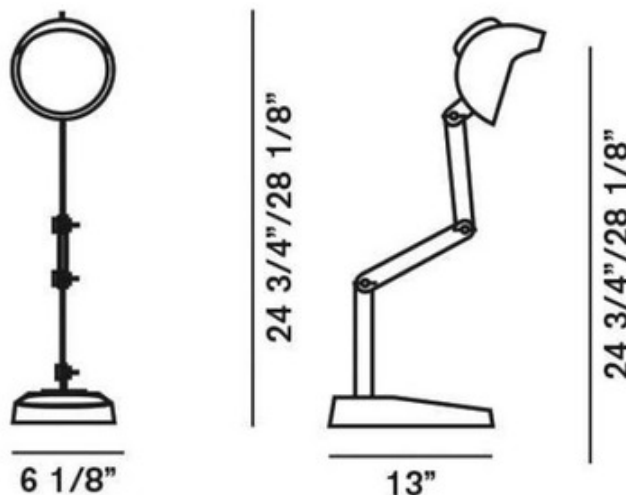

BRAND

Diesel Living

DESCRIPTION

Duii Table Lamp surprises and amuses due to its personality, starting with its name, inspired by one of Donald Duck's friendly nephews. The base also recalls a duck's foot, the articulated arm, held together by wing screws like bits of Meccano, supports a rounded body, a shape that in turn recalls a multitude of memories and inspirations: retro car headlights, a workman's hard hat but also the Mohican style shaved head of the Diesel brand. A lamp created for the more playful and non-conventional spirit of all ages. Available with Pressed Glass and Yellow or Grey finishes. One 40 watt, 120 volt T4 type G9 base halogen bulb is required, but not included. UL listed. 6.25 inch width x 29.13 inch height x 13 inch depth.

SHADE COLOR	Pressed Glass
BODY FINISH	Yellow
WATTAGE	40W
DIMMER	Standard 120V
DIMENSIONS	6.25"W x 29.13"H x 13"D
BULB NOT INCLUDED	
LAMP	1 x JCD/G9/40W/120V Halogen

SPEC # DSL176995

COMPANY	PROJECT	FIXTURE TYPE	APPROVED BY	DATE