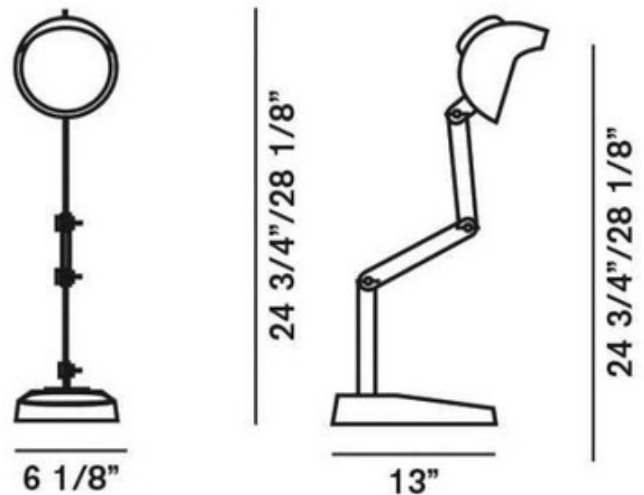

**BRAND**

Diesel Living

**DESCRIPTION**

Duii Table Lamp surprises and amuses due to its personality, starting with its name, inspired by one of Donald Duck's friendly nephews. The base also recalls a duck's foot, the articulated arm, held together by wing screws like bits of Meccano, supports a rounded body, a shape that in turn recalls a multitude of memories and inspirations: retro car headlights, a workman's hard hat but also the Mohican style shaved head of the Diesel brand. A lamp created for the more playful and non-conventional spirit of all ages. Available with Pressed Glass and Yellow or Grey finishes. One 40 watt, 120 volt T4 type G9 base halogen bulb is required, but not included. UL listed. 6.25 inch width x 29.13 inch height x 13 inch depth.

<b>SHADE COLOR</b>	Pressed Glass
<b>BODY FINISH</b>	Yellow
<b>WATTAGE</b>	40W
<b>DIMMER</b>	Standard 120V
<b>DIMENSIONS</b>	6.25"W x 29.13"H x 13"D
<b>BULB NOT INCLUDED</b>	
<b>LAMP</b>	1 x JCD/G9/40W/120V Halogen