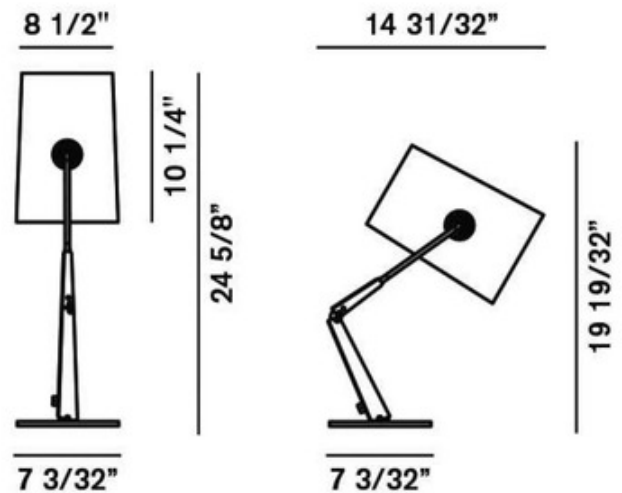

BRAND

Diesel Living

DESCRIPTION

Fork Adjustable Table Lamp is inspired by casual fashion, by campsite tents and by an informal, playful and dynamic lifestyle. The stitching on the fabric has been created like that on jeans and the rings are not merely decorative, but respond to practical needs with simplicity and immediacy. The light inside reveals a patchwork structure and the texture of the canvas, a little like when you turn on a light inside a tent. The lampshade is extremely flexible and can be oriented 360 degrees. Available with an Ivory or Grey dyed linen shade and an Ivory or Brown finish. Available with an On/Off switch or Dimmer switch.

SHADE COLOR	Grey
BODY FINISH	Ivory
WATTAGE	75W
DIMMER	Included
DIMENSIONS	8.5"W x 24.62"H x 14.9"D
BULB NOT INCLUDED	
LAMP	1 x T3SHORT/R7s (RSC)/75W/120V Halogen

SPEC # DSL176998

COMPANY	PROJECT	FIXTURE TYPE	APPROVED BY	DATE