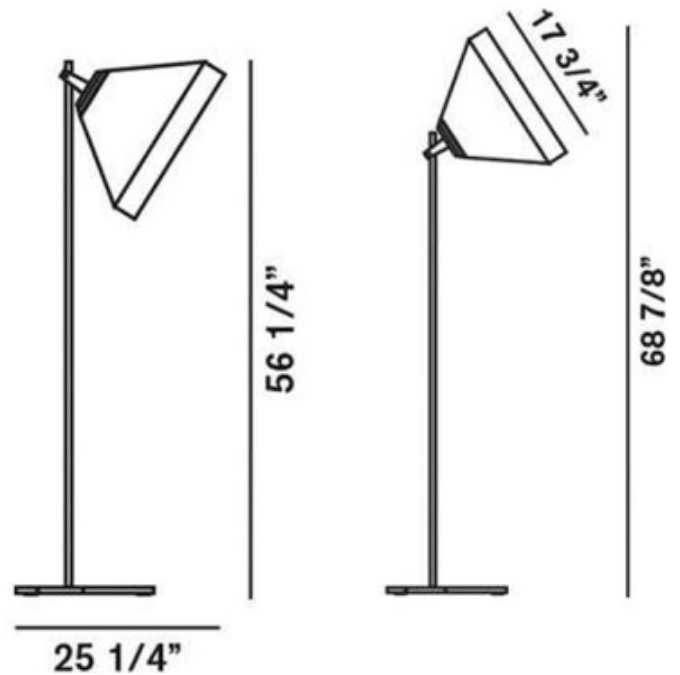

SHADE COLOR	Grey
BODY FINISH	Steel
WATTAGE	20W
DIMMER	Not Dimmable
DIMENSIONS	25.25"W x 69"H
BULB NOT INCLUDED	
LAMP	1 x CF/Medium (E26)/20W/120V Compact Fluorescent

SPEC #

DSL177019