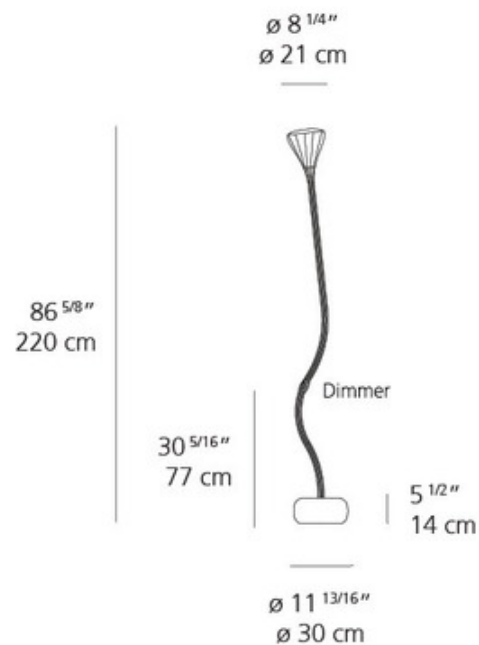

BRAND

Diesel Living

DESCRIPTION

Pipe Floor Lamp is a luminous totem inspired by industrial piping clad with casual-chic fabrics, a design idea that speaks the language of fashion according to Diesel. Available in White or Black dyed natural linen in two sizes. Two 150 watt, 120 volt T10 type Medium base halogen bulb is required, but not included. Pipe Medium: 23.5 inch width x 58.5 inch height. Pipe Big: 23.5 inch width x 71.875 inch height.

SHADE COLOR	Black
BODY FINISH	N/A
WATTAGE	300W
DIMMER	Standard 120V
DIMENSIONS	23.5"W x 71.875"H
BULB NOT INCLUDED	
LAMP	2 x T10/Medium (E26)/150W/120V Halogen

SPEC #

DSL177027

COMPANY

PROJECT

FIXTURE TYPE