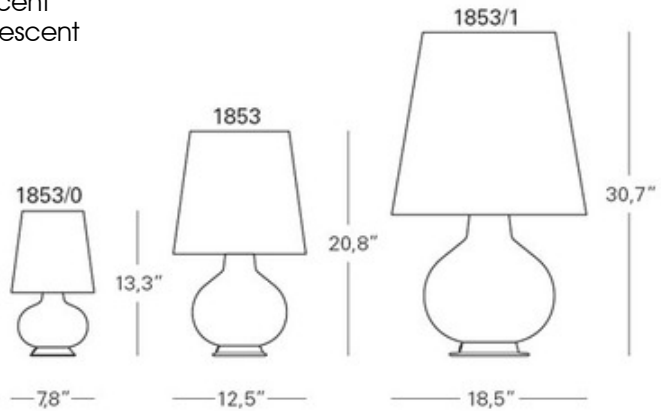

# Fontana 1853 Table Lamp

**Designer:** Max Ingrand

**Description:**

The Fontana 1853 series of table lamps was designed by Max Ingrand in 1954. Shade is made of white satined blown glass and frame is white painted metal. Metal internal diffuser creates separate uplight in addition to separate general light sources in the shade and body. Available in small, medium and large size. Small is 7.8 inches wide x 13.3 inches high and requires two 25 watt G9 120V halogen lamps plus one 100 watt A19 incandescent lamp. Medium is 12.5 inches wide x 20.8 inches high and requires two 40 watt 120 volt B10 candelabra base lamps plus one 100 watt A19 incandescent lamp. Large is 18.5 inches wide x 30.7 inches high and requires two 40 watt B10 candelabra base lamps, one 100 watt A19 incandescent and four 60 watt A19 incandescent lamps not included. The small and medium versions feature a double switch and the large features a triple switch for controlling the light. Black cable and switch. General light distribution.

Shown in: White / White

**List Price:** \$2987.50  
**Our Price:** \$2390.00

**Shade Color:** White  
**Body Finish:** White  
**Lamp:** 4 x A19/Medium (E26)/60W/120V Incandescent  
 4 x A19/Medium (E26)/120V LED  
 1 x A19/Medium (E26)/100W/120V Incandescent  
 2 x B10/Candelabra (E12)/40W/120V Incandescent  
**Wattage:** 440W  
**Dimmer:** Incandescent  
**Dimensions:** 30.7"H x 18.5"W