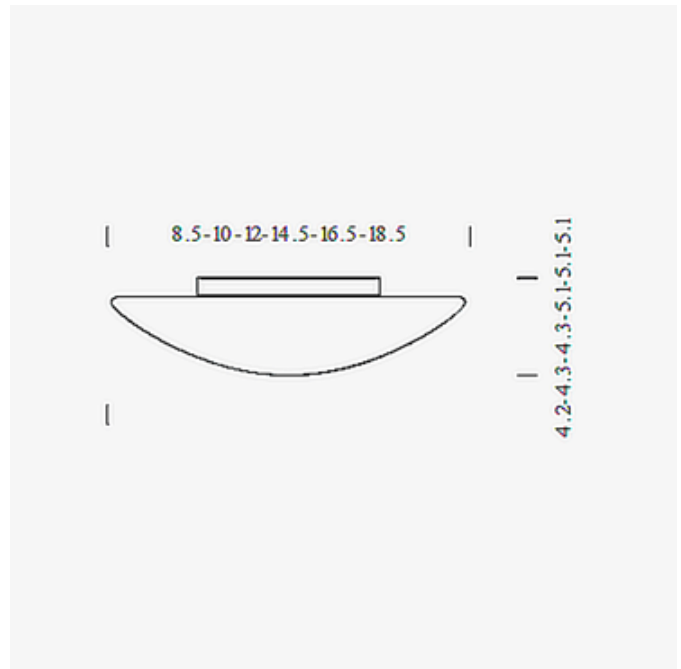

Shown in: White / Opal

SHADE COLOR	Opal
BODY FINISH	White
WATTAGE	150W
DIMMER	Standard 120V
DIMENSIONS	14.5"W x 5.1"H
BULB NOT INCLUDED	
LAMP	2 x A19/Medium (E26)/75W/120V Incandescent 2 x A19/Medium (E26)/120V LED

SPEC #

NIL178145