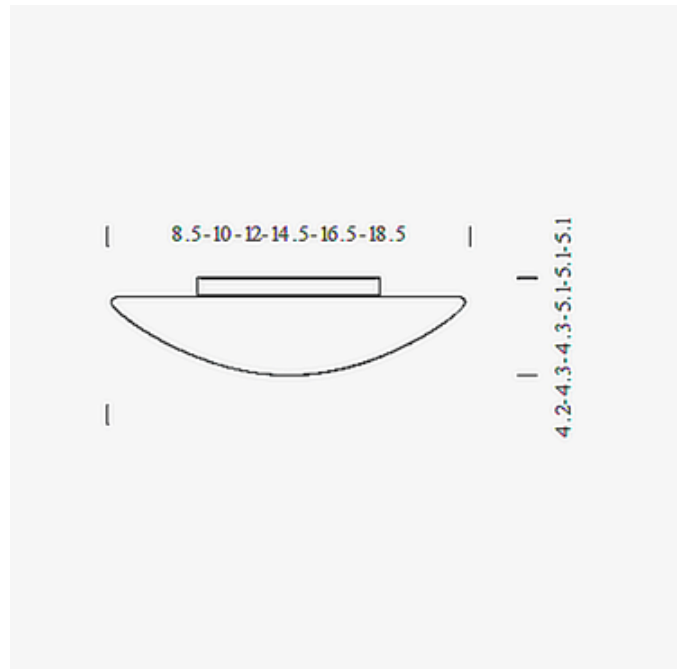

BRAND

Nemo

DESCRIPTION

Janeiro K Wall/Ceiling features triplex blown Opal glass with a White steel body. The Janeiro K offers the same triplex glass features as the Janeiro series except the glass twists and locks into place. LED options are ETL listed.

SHADE COLOR	Opal
BODY FINISH	White
WATTAGE	180W
DIMMER	Standard 120V
DIMENSIONS	22.5"W x 6"H
BULB NOT INCLUDED	
LAMP	3 x A19/Medium (E26)/60W/120V Incandescent 3 x A19/Medium (E26)/120V LED

SPEC #

NIL178148