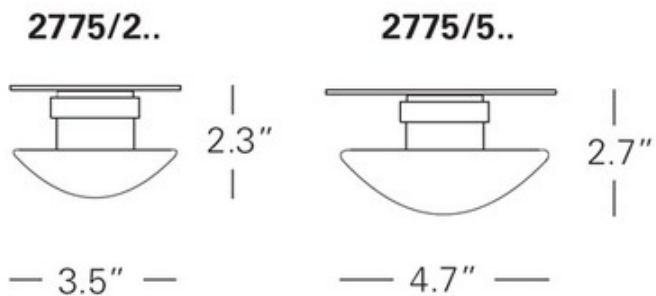

# Sillaba Low Voltage Ceiling or Wall Light

**Designer:** Piero Castiglioni

**Description:**

Sillaba Wall or Ceiling Lamp, available in two sizes, features a structure in Grey technopolymer with high resistant sandblasted glass diffuser. Small size is 3.5 inch diameter x 2.3 inches high and requires one 20 watt 12 volt GY6.35 halogen lamp not included. Larger size is 4.4 inch diameter x 2.7 inches high and requires one 35 watt 12 volt GY6.35 halogen lamp not included. Fixture requires low voltage transformer, sold separately. Å

Shown in: Grey / White

**List Price:** \$226.25  
**Our Price:** \$181.00

**Shade Color:** White  
**Body Finish:** Grey  
**Lamp:** 1 x JC/GY6.35 (bipin)/20W/12V Halogen  
**Wattage:** 20W  
**Dimmer:** Low Voltage Electronic  
**Dimensions:** 2.3"H x 3.5"W