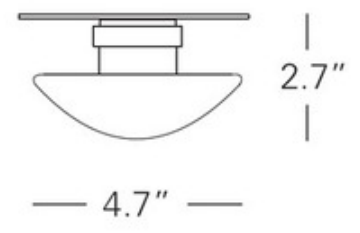

DESIGNER

Piero Castiglioni

BRAND

Fontana Arte

DESCRIPTION

Sillaba Wall or Ceiling Lamp, available in two sizes, features a structure in Grey technopolymer with high resistant sandblasted glass diffuser. Fixture requires low voltage transformer, sold separately.

SHADE COLOR	White
BODY FINISH	Gray
WATTAGE	20W
DIMMER	Low Voltage Electronic
DIMENSIONS	3.5"W x 2.3"H
BULB NOT INCLUDED	
LAMP	JC/GY6.35 (bipin)/20W/12V Halogen

2775/2..

2775/5..

SPEC #

FON17825

COMPANY

PROJECT

FIXTURE TYPE

APPROVED BY

DATE