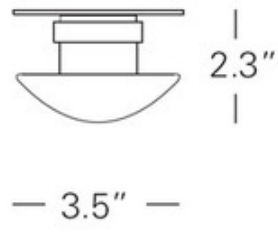

SHADE COLOR	White
BODY FINISH	Gray
WATTAGE	20W
DIMMER	Low Voltage Electronic
DIMENSIONS	3.5"W x 2.3"H
BULB NOT INCLUDED	
LAMP	JC/GY6.35 (bipin)/20W/12V Halogen

2775/2..