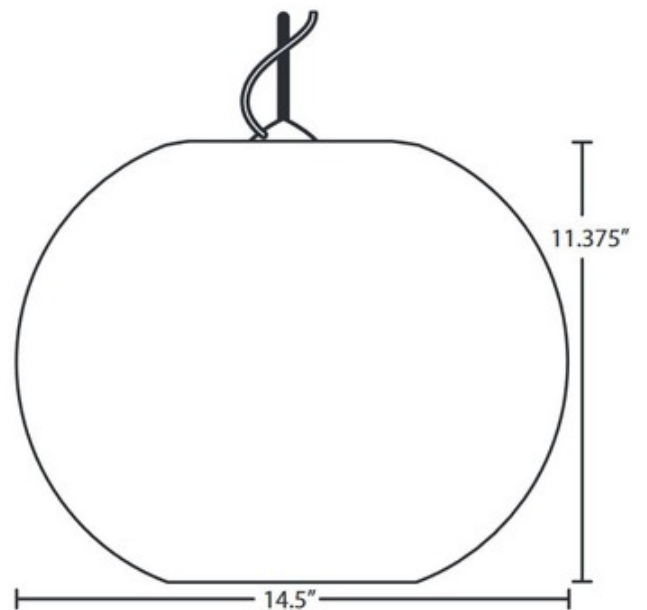

Shown in: Satin Nickel / Opal Matte

COMPANY

PROJECT

FIXTURE TYPE

APPROVED BY

DATE