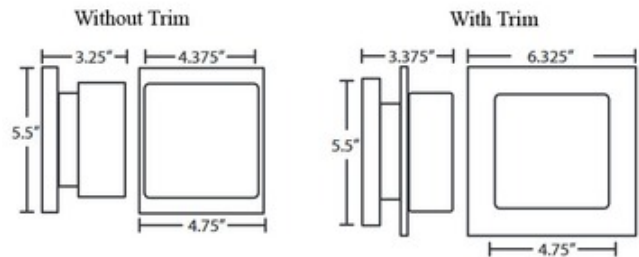

COMPANY	PROJECT	FIXTURE TYPE	APPROVED BY	DATE