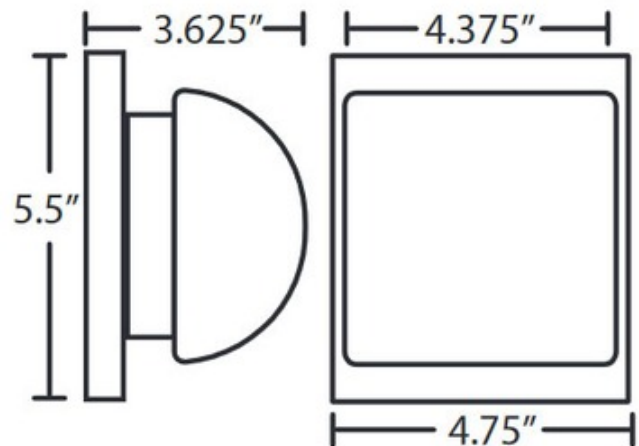

BRAND

Besa Lighting

DESCRIPTION

The Aero Wall Light features assorted glass options with a Bronze or Satin Nickel finish. 50 watt, 120 volt JCD G9 base bulbs are required but not included. 4.75 inch width x 5.5 inch height x 3.625 inch depth. ADA compliant. UL listed. Suitable for interior damp locations.

Shown in: Satin Nickel / Carrera

SHADE COLOR	Carrera
BODY FINISH	Satin Nickel
WATTAGE	50W
DIMMER	Standard 120V
DIMENSIONS	4.75"W x 5.5"H x 3.6"D
BULB INCLUDED	
LAMP	1 x JCD/G9/50W/120V Halogen

SPEC # BES180403