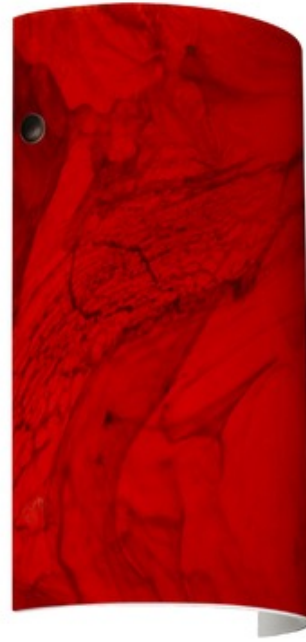

BRAND

Besa Lighting

DESCRIPTION

The Tamburo 7 Wall Light is available with assorted glass shades and a Bronze finish. One 75 watt max 120 volt A19 medium base bulb is required but not included. 7 inch width x 11.75 inch height x 3.5 inch depth. ADA compliant. UL listed. Suitable for interior damp locations.

Shown in: Bronze / Magma

| | |
|--------------------------|---|
| SHADE COLOR | Magma |
| BODY FINISH | Bronze |
| WATTAGE | 53W |
| DIMMER | Standard 120V |
| DIMENSIONS | 7"W x 11.75"H x 3.5"D |
| BULB NOT INCLUDED | |
| LAMP | 1 x A19/Medium (E26)/53W/120V Incandescent 1 x A19/Medium (E26)/120V LED |