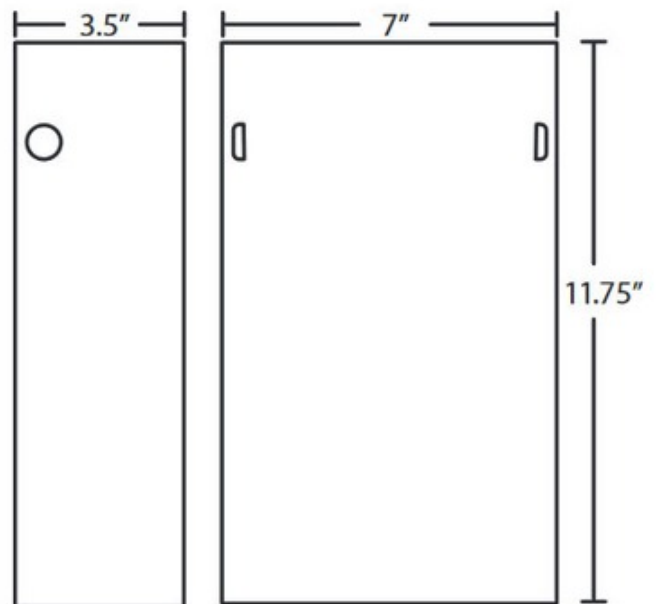

COMPANY

PROJECT

FIXTURE TYPE

APPROVED BY

DATE